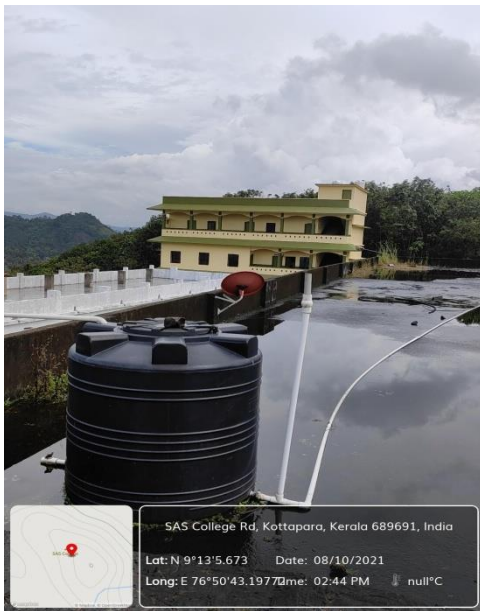

7.1.4: Water Conservation Facilities Available in the Institution

Submitted to
NATIONAL ASSESSMENT AND ACCREDITATION COUNCIL (NAAC)
OCTOBER 2021

PRINCIPAL
SAS SNDP YOGAM COLLEGE
KONNI, PATHANAMTHITTA